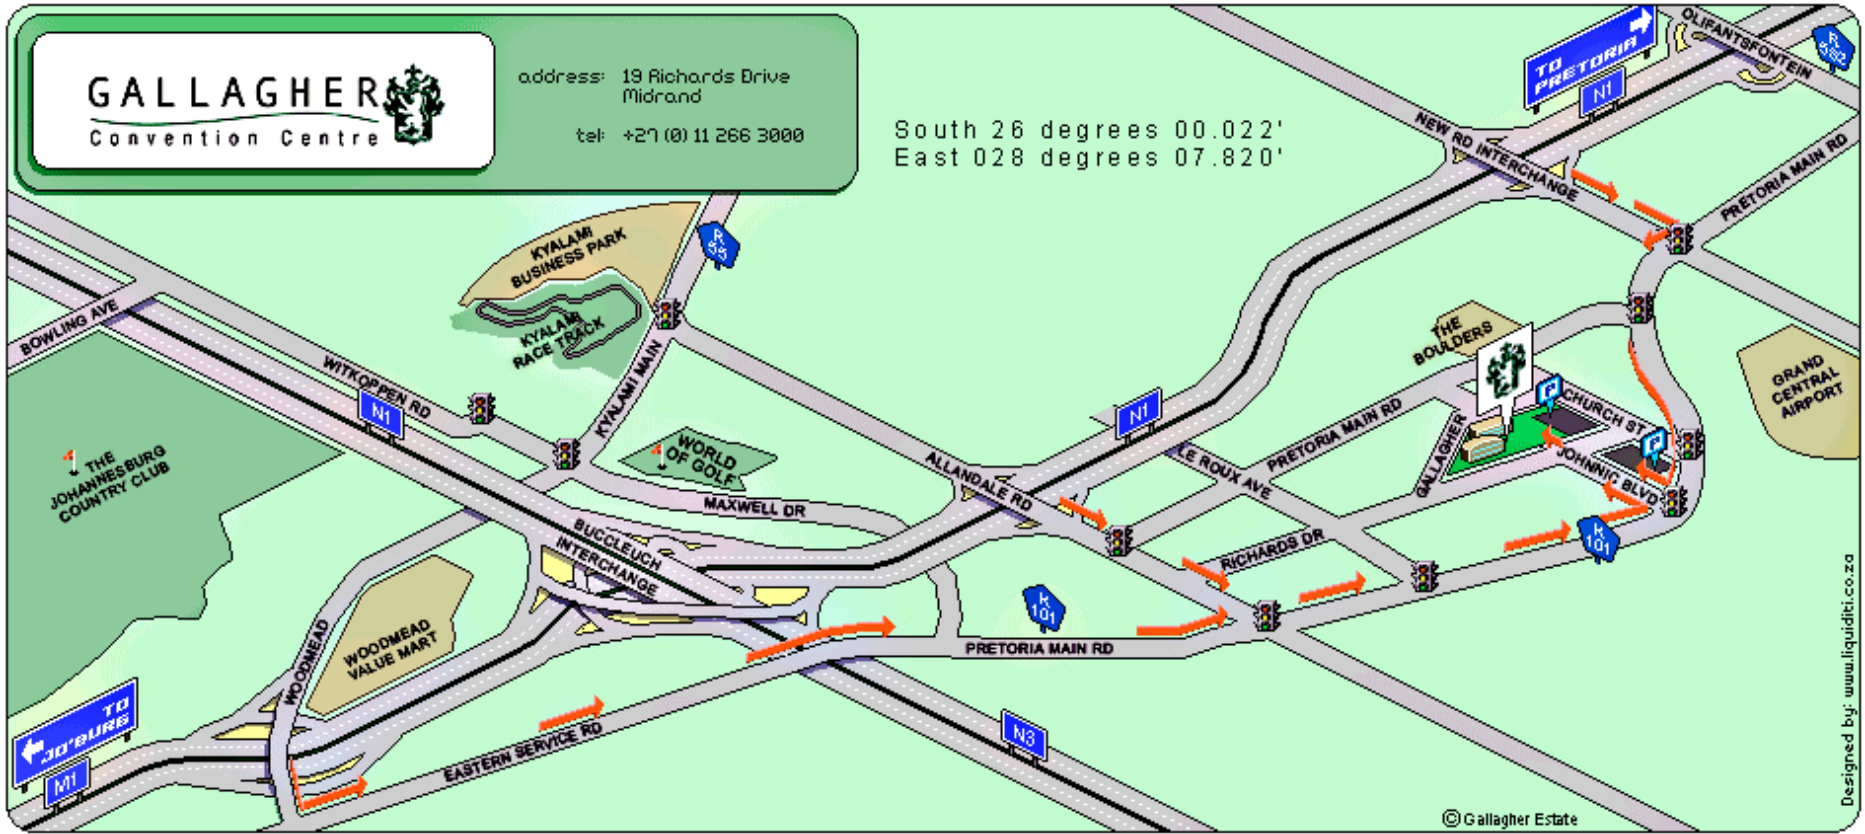

GALLAGHER

Convention Centre

address: 19 Richards Drive
Midrand
tel: +27 (0) 11 266 3000

South 26 degrees 00.022'
East 028 degrees 07.820'

© Gallagher Estate

Designed by: www.liquiditi.co.za